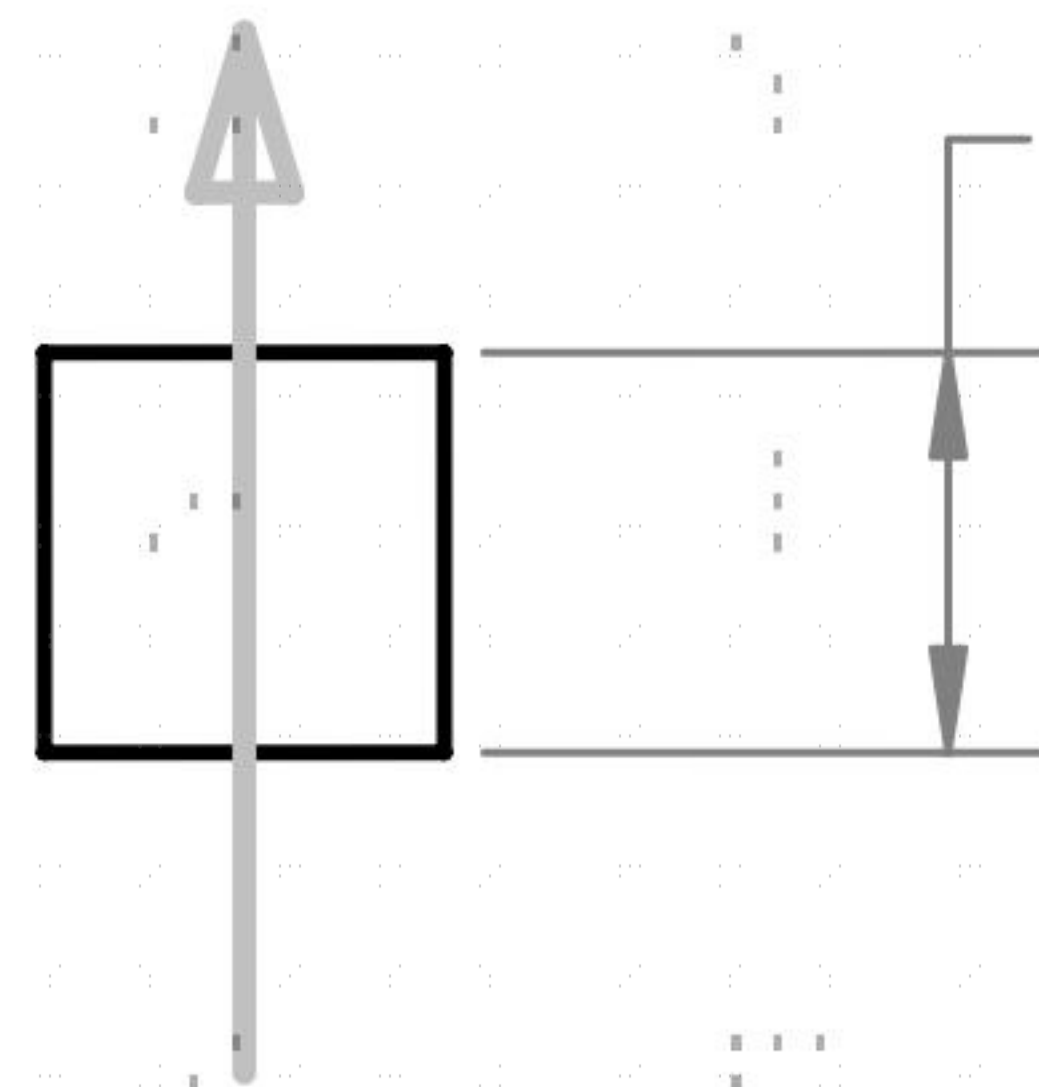

NORTH

PRODUCT ID: MCA02009

MATERIAL: ALNICO

SHAPE: CYLINDER

DIMENSION: 1" DIA. X 6" THICK

GRADE: ALNICO 2

MAGNETIZATION DIRECTION: AXIALLY MAGNETIZED

MAX OPERATING TEMP(C/F): 525/977